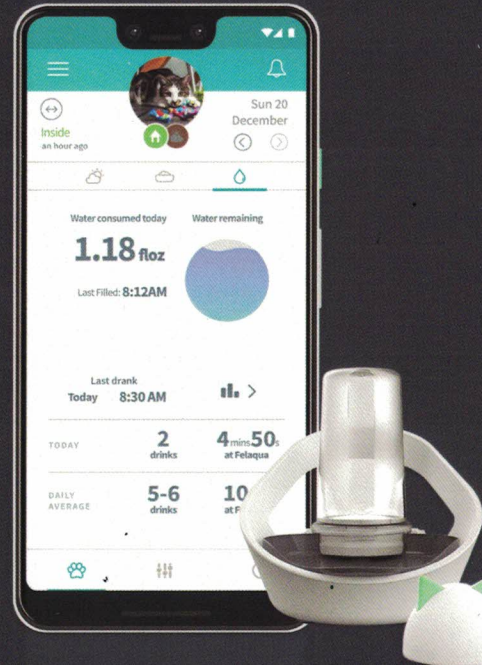

Feeding updates - Check when your pet was last fed and how much food is left in their bowl

Accurate portioning - Set your pet's serving size in the app and weigh out accurate portions every time

Sure Petcare Hub required for Felaqua Connect, Microchip Pet Feeder Connect and Microchip Cat Door Connect - connect up to 10 products with 1 Hub. \$84, sold separately.

Felaqua® Connect

MSRP ~~\$115~~ **\$97.75**

Perfect for cats of all sizes

Cat-friendly design - Developed with veterinary behaviorists to display water as a visually appealing puddle, encouraging cats to drink

Insights - See how often, when, and how much your cat drinks in the Sure Petcare App

Microchip recognition - Enables monitoring of individual pets in multi-pet homes

Fits perfectly into your home - Hassle and cable-free design. Dishwasher-safe bowl and reservoir for easy cleaning