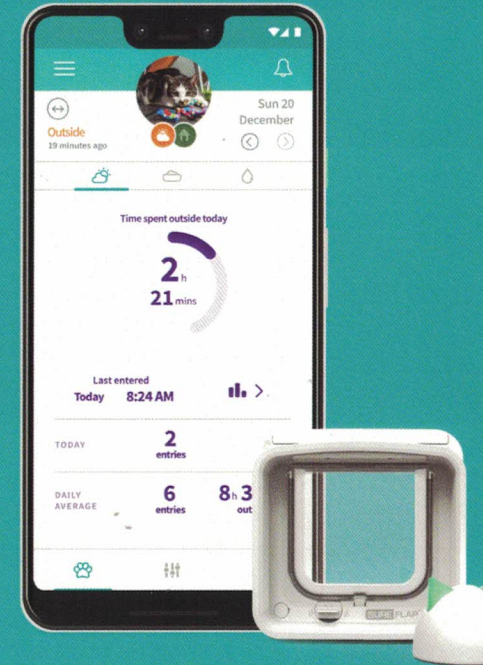

Felaqua® Connect

MSRP ~~\$115~~ **\$97.75**

Perfect for cats of all sizes

Cat-friendly design - Developed with veterinary behaviorists to display water as a visually appealing puddle, encouraging cats to drink

Insights - See how often, when, and how much your cat drinks in the Sure Petcare App

Microchip recognition - Enables monitoring of individual pets in multi-pet homes

Fits perfectly into your home - Hassle and cable-free design. Dishwasher-safe bowl and reservoir for easy cleaning

MSRP ~~\$195.50~~ **\$166.18**

Great for cats

Peace of mind - Receive notifications when your pet enters or leaves the house

Lock and unlock - Remotely control the cat door anytime, anywhere using the Sure Petcare App