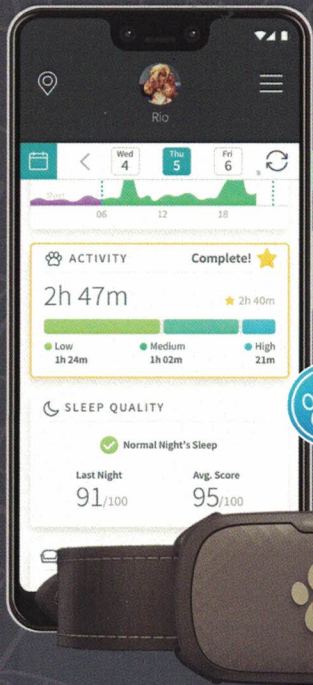

Animo® GPS

24/7 GPS Tracker, Activity & Behavior Monitor

MSRP \$149 **\$126.65**

Perfect for dogs 14lbs +

Escape alerts - from 20 seconds of dogs leaving their safe zone

Live tracking - Location updates from five seconds

36 hour continuous tracking - in lost dog mode on a full charge

Insights - Monitor for changes in activity and behavior

15% off
PLUS FREE SHIPPING!

Connect with your pet's health and behavior with Sure Petcare pet products.

MSRP ~~\$172.49~~ **\$146.62**

For cats and small dogs

Insights - Monitor how much, how often, and when pets eat with the Sure Petcare App

Microchip access - Opens only for a registered pet and stops pets from stealing each other's food