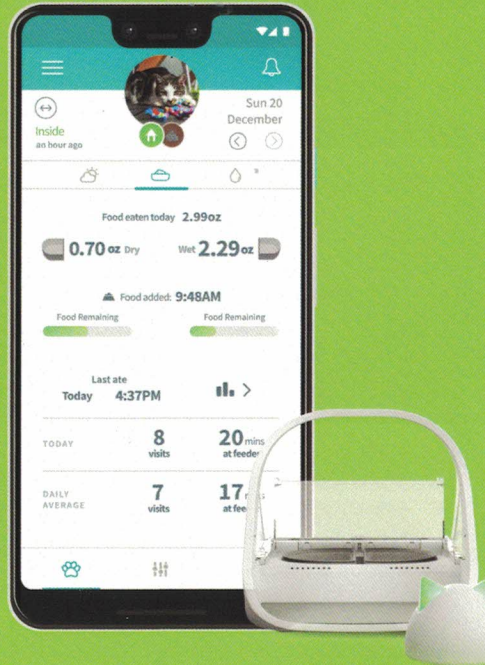

36 hour continuous tracking - in lost dog mode on a full charge

Insights - Monitor for changes in activity and behavior

15% off
PLUS FREE SHIPPING!

Connect with your pet's health and behavior with Sure Petcare pet products.

MSRP ~~\$172.49~~ **\$146.62**

For cats and small dogs

Insights - Monitor how much, how often, and when pets eat with the Sure Petcare App

Microchip access - Opens only for a registered pet and stops pets from stealing each other's food

Feeding updates - Check when your pet was last fed and how much food is left in their bowl

Accurate portioning - Set your pet's serving size in the app and weigh out accurate portions every time

Sure Petcare Hub required for Felaqua Connect, Microchip Pet Feeder Connect and Microchip Cat Door Connect - connect up to 10 products with 1 Hub. \$84, sold separately.